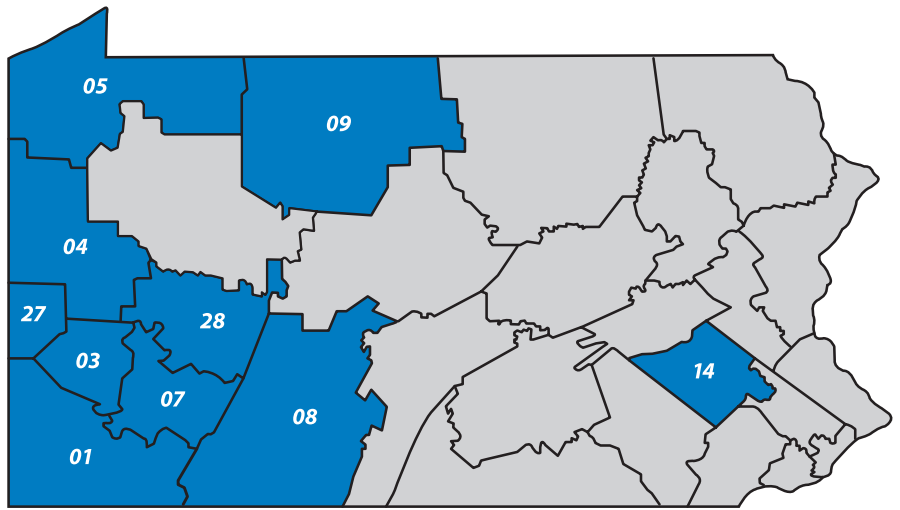

THE FORUM

for WESTERN PENNSYLVANIA
SCHOOL SUPERINTENDENTS

SCHOOL OF EDUCATION
UNIVERSITY OF PITTSBURGH

Fall 2022 Membership Map

1 – Intermediate Unit 1

Washington County

Bentworth School District
Mr. Scott Martin

Fayette County

Frazier School District
Dr. William Henderson III

Laurel Highlands School District
Dr. Jesse T. Wallace

3 – Allegheny Intermediate Unit

Allegheny County

Allegheny Intermediate Unit
Dr. Robert Scherrer

27 – Beaver Valley IU

Beaver County

Ambridge Area School District
Dr. Joseph Pasquerilla

Big Beaver Falls Area School District
Dr. Donna Nugent

Ellwood City Area School District
Dr. Wesley Shipley

New Brighton Area School District
Dr. Joseph Guarino